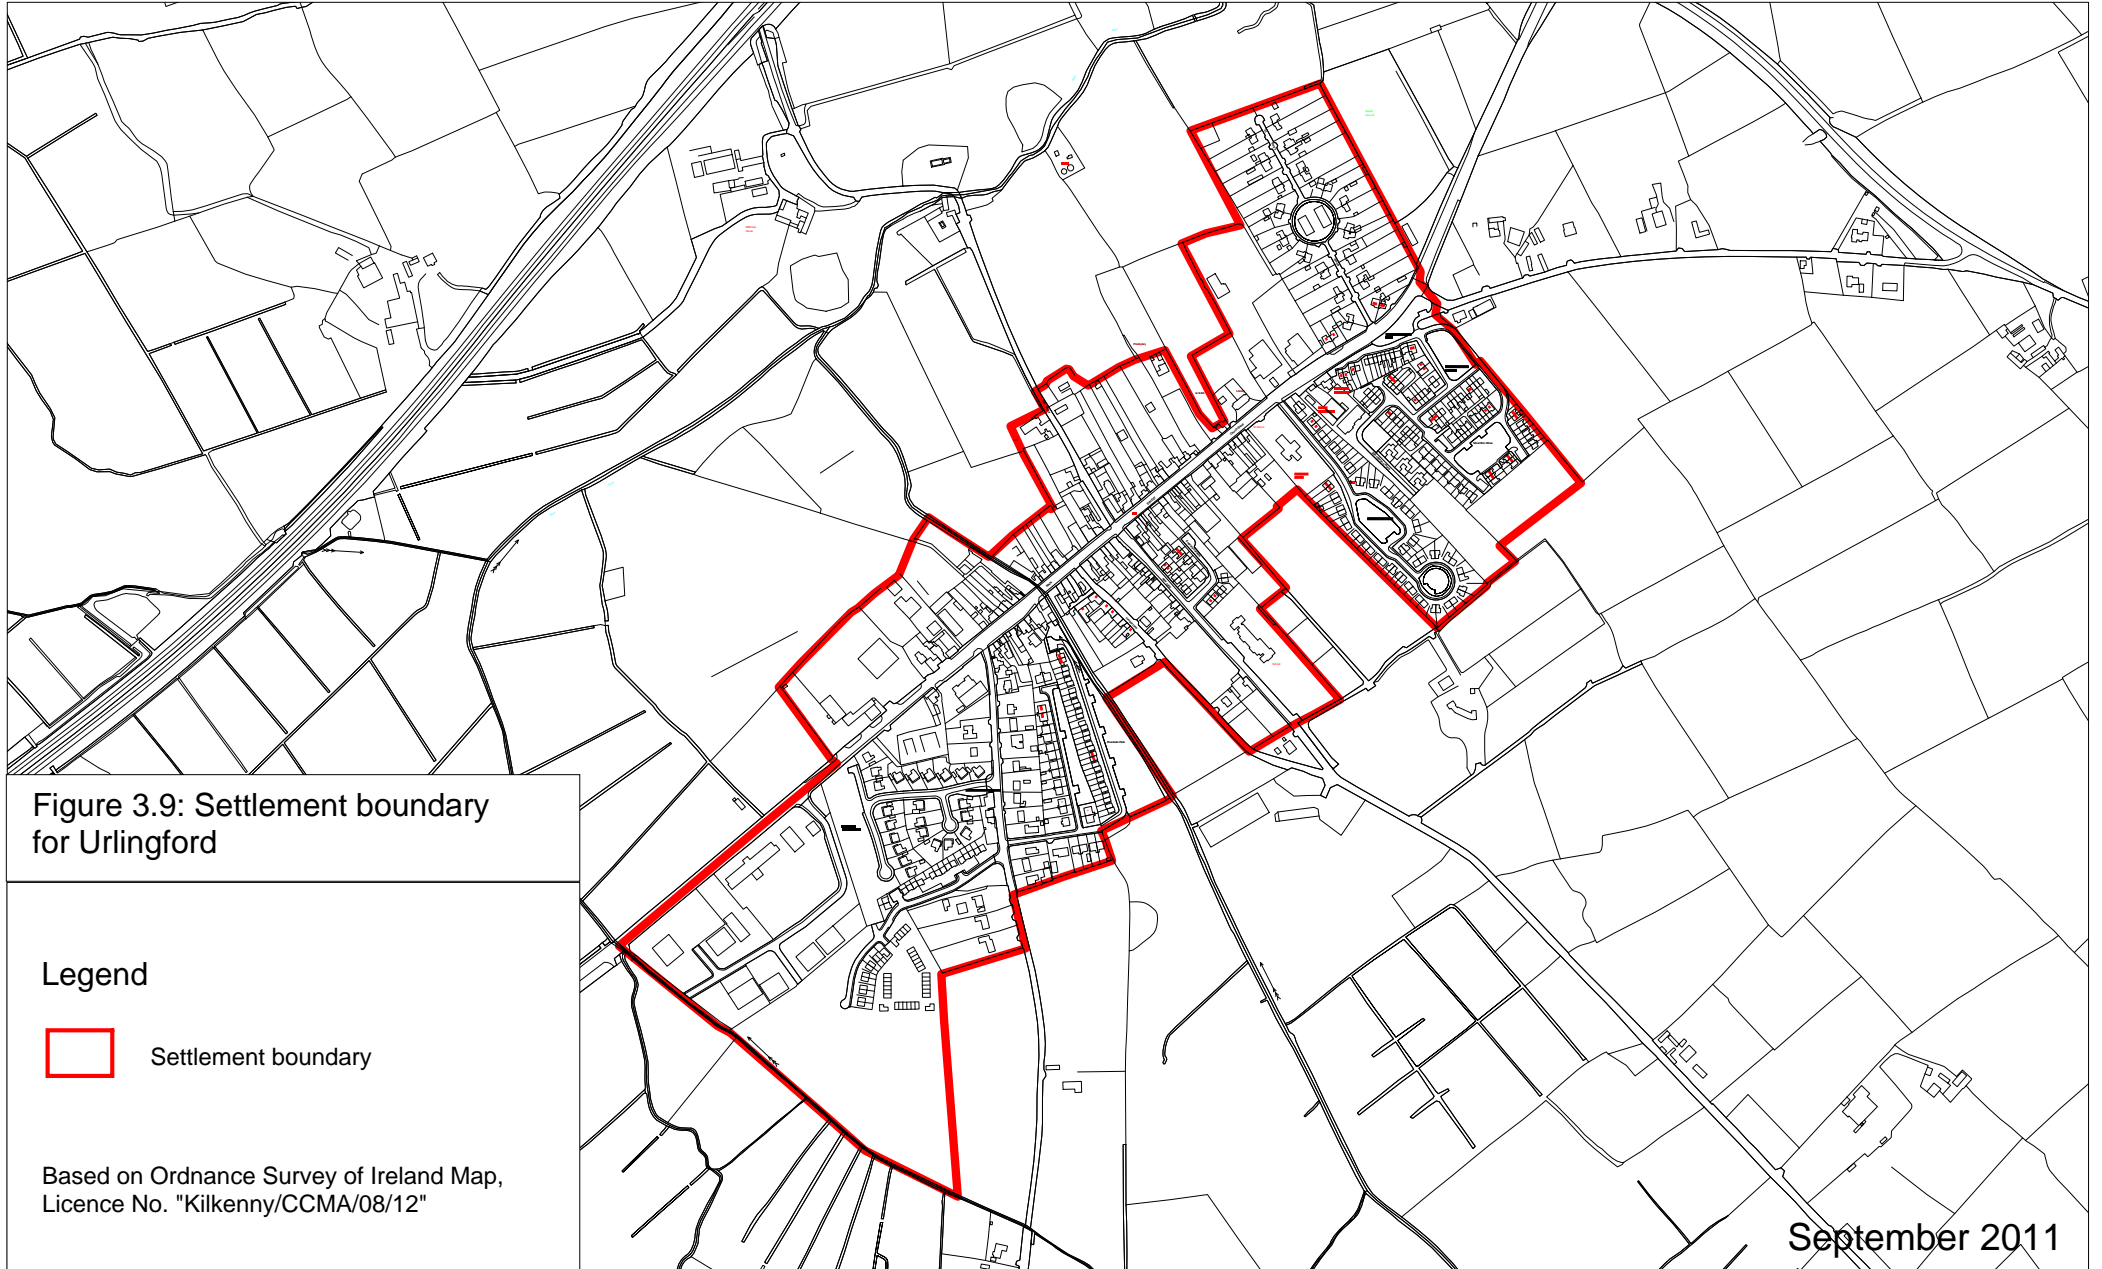

Variation No. 2 to Kilkenny County Development Plan 2008-2014
Core Strategy - Settlement boundary for Urlingford

Figure 3.9: Settlement boundary for Urlingford

Legend

 Settlement boundary

Based on Ordnance Survey of Ireland Map,
Licence No. "Kilkenny/CCMA/08/12"